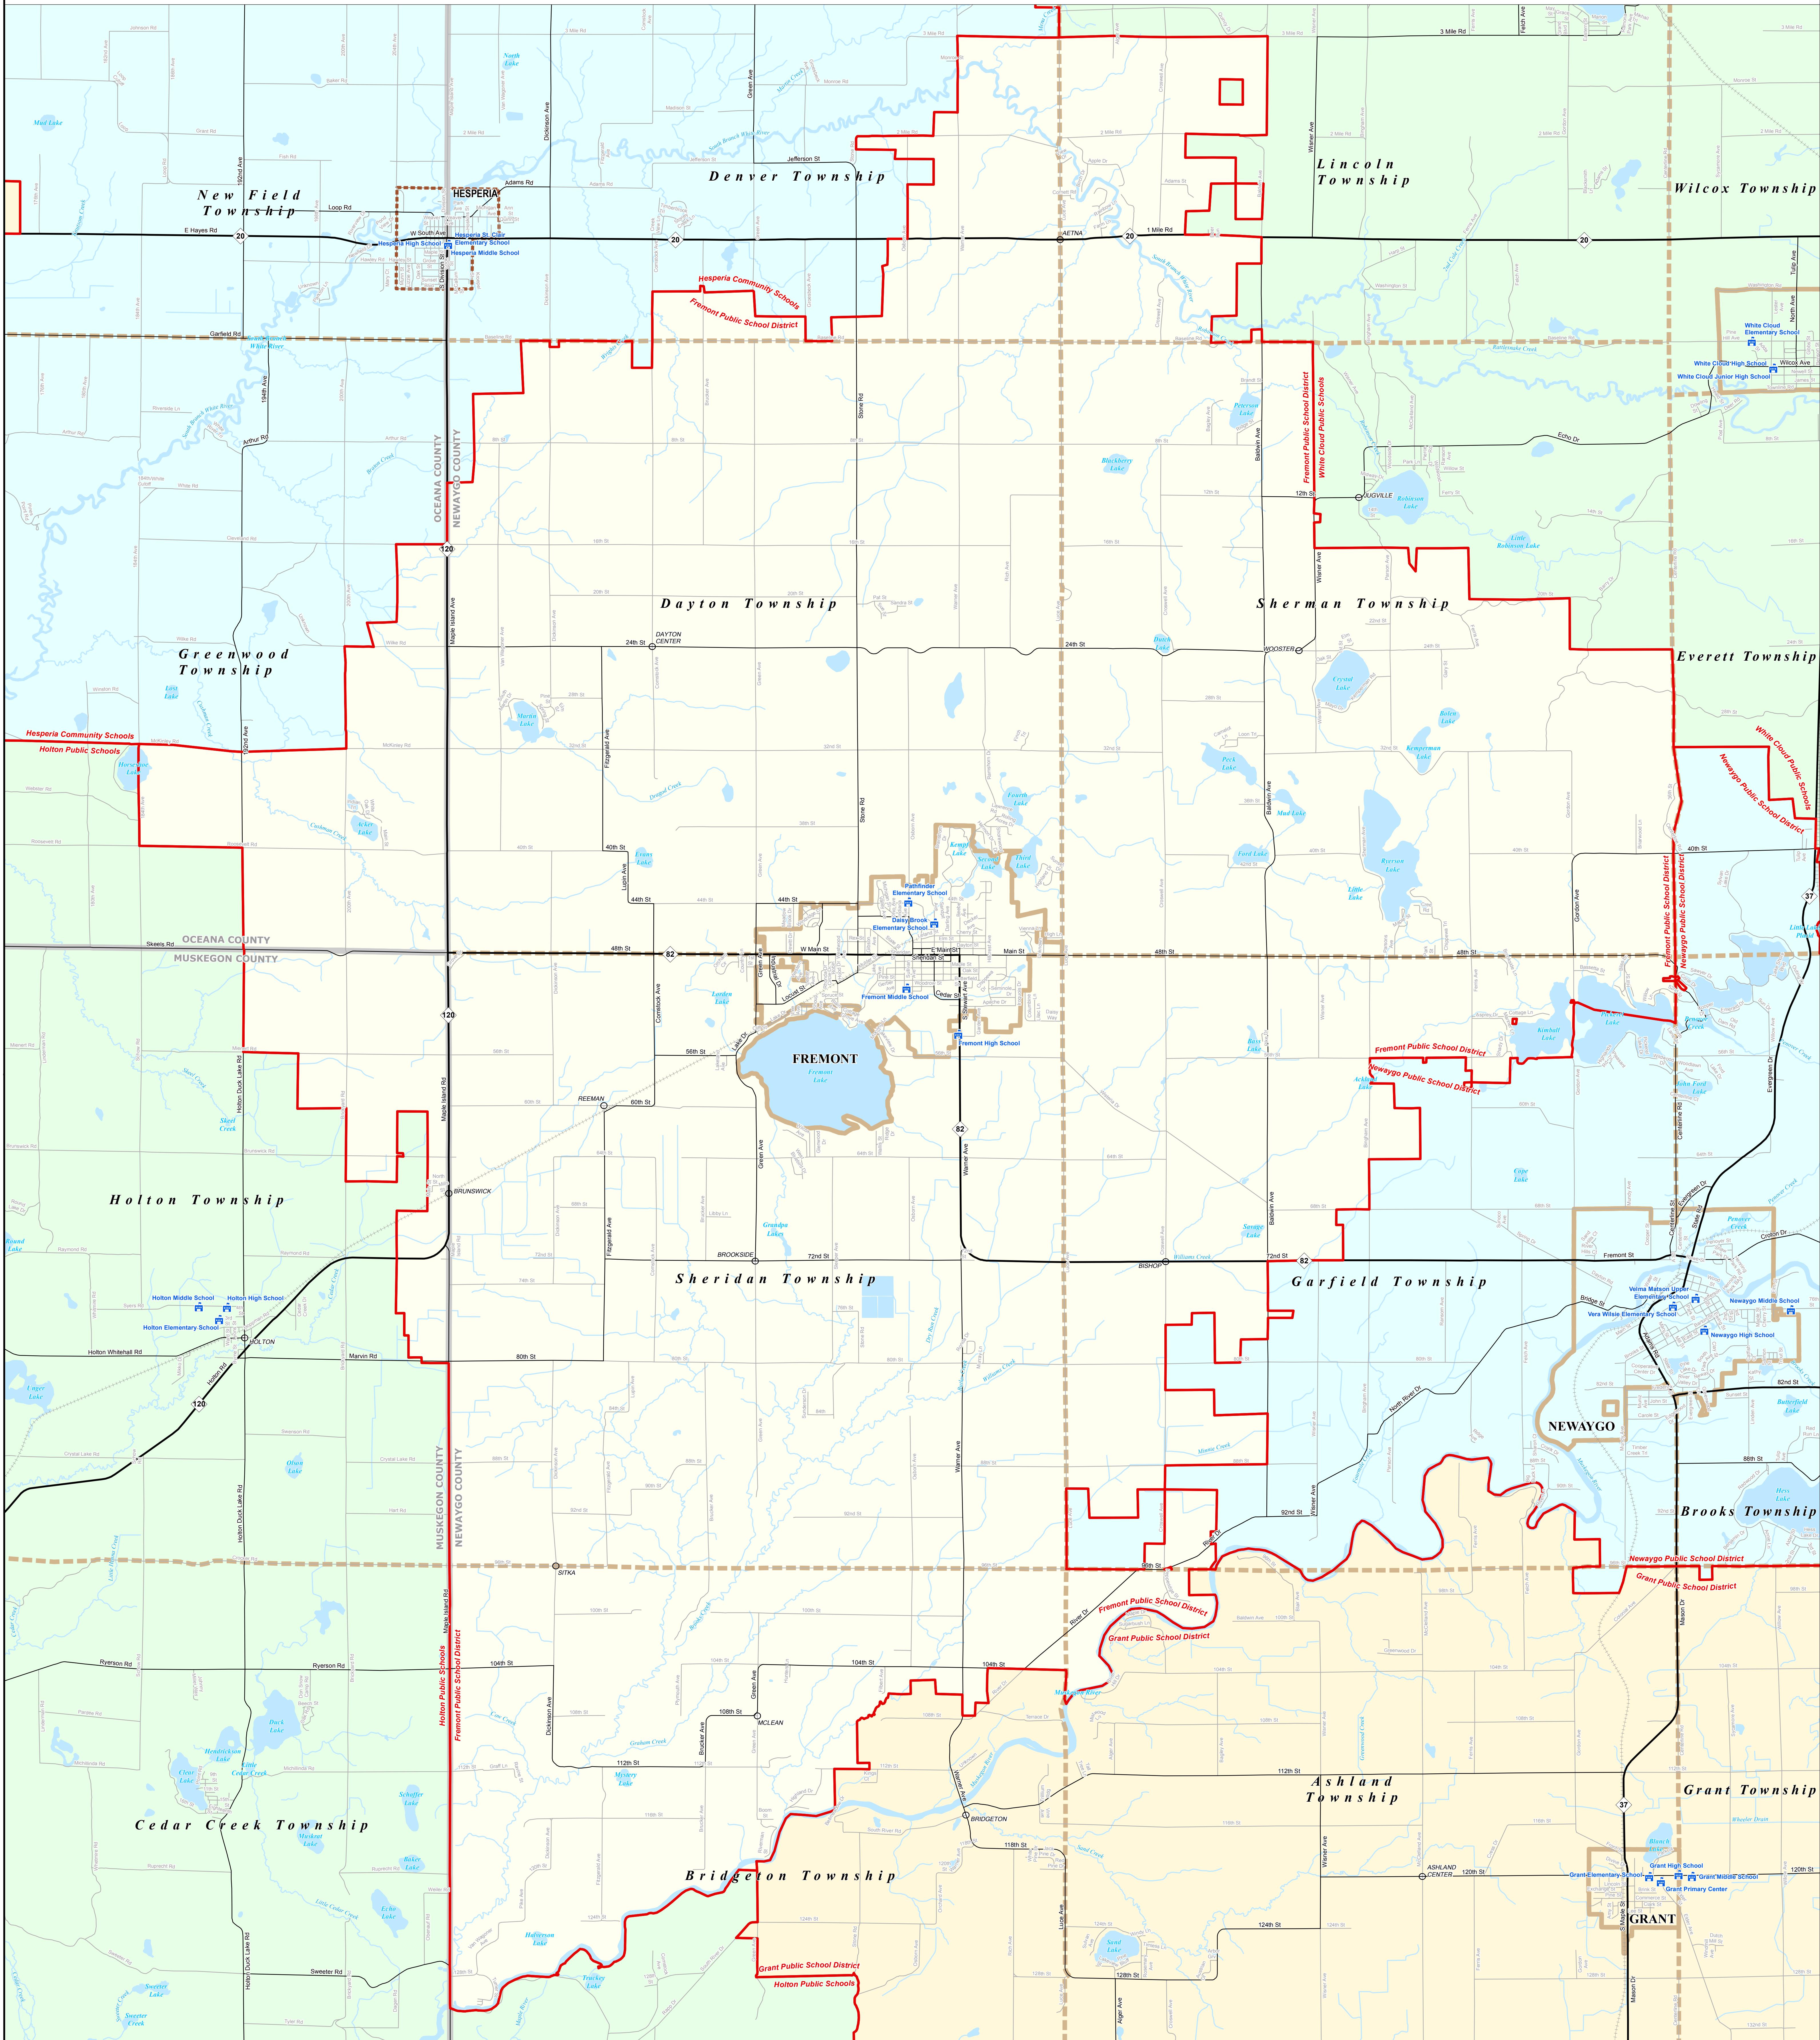

FREMONT PUBLIC SCHOOL DISTRICT

Newaygo County RESA

0 0.25 0.5 1 Miles

*Note: Non K-12 School Districts identified with Asterisk (*) in Name

11/14/13

Legend	
School District	Unincorporated Place
County	School
City	Water Feature
Township	Freeway
Village	Highway
Census Designated Place	Primary Road
	Local Road
Railroad	River, Stream, or Drain